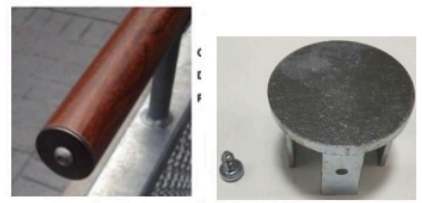

£9.36

REV 0 Post End Cap 101.5 Dia x 5.0mm S275 BZP, MCD001-001-021

£11.00

REV 0 Fence Panel Handrail Cap 41.5mm O/D MS BZP MCD001-001-024

£7.70

REV 0 Single Bench Fixing Kit SS 304 Code: MCD001-001-025

£10.16