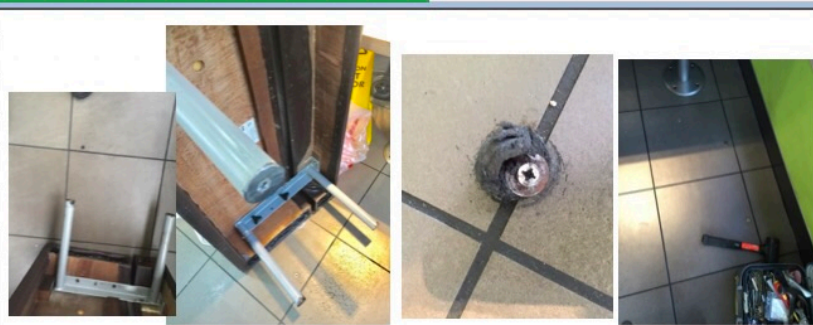

Drill out & replace rubber feet with new plastic/metal fixings cost per bench (4 feet)	<i>Lim brown</i>	£48.00
	<i>Edge 10</i>	£48.00
	<i>Lim extreme</i>	£48.00
	<i>Lim food</i>	£48.00
	<i>Purely simple 1</i>	£48.00
	<i>Purely simple 2</i>	£48.00
	<i>Lim moments</i>	£48.00
	<i>Wood & Stone</i>	£48.00
	<i>Art of food purple</i>	£48.00
	<i>Art of food green</i>	£48.00
	<i>Lim original (wide)</i>	£65.00