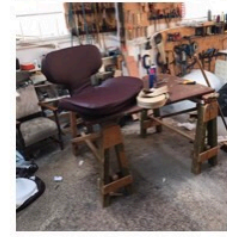

New feature chairs supplied using recycled frames and new upholstery . Nb limited stock	<i>Small bird and nest chair</i>	£400.00
	<i>Large bird and nest chair</i>	£425.00
	<i>Artifort libel chair</i>	£325.00