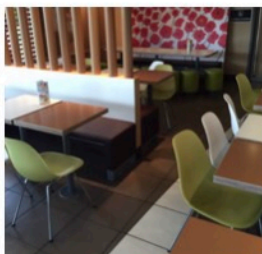

U bench long recover 235cm	<i>Lim original</i>	£230.00
	<i>Lim extreme</i>	£230.00
	<i>Lim food</i>	£230.00
	<i>Purely simple 1</i>	£230.00
	<i>Purely simple 2</i>	£230.00
	<i>Lim moments</i>	£230.00
	<i>Art of food purple</i>	£230.00
	<i>Art of food green</i>	£230.00