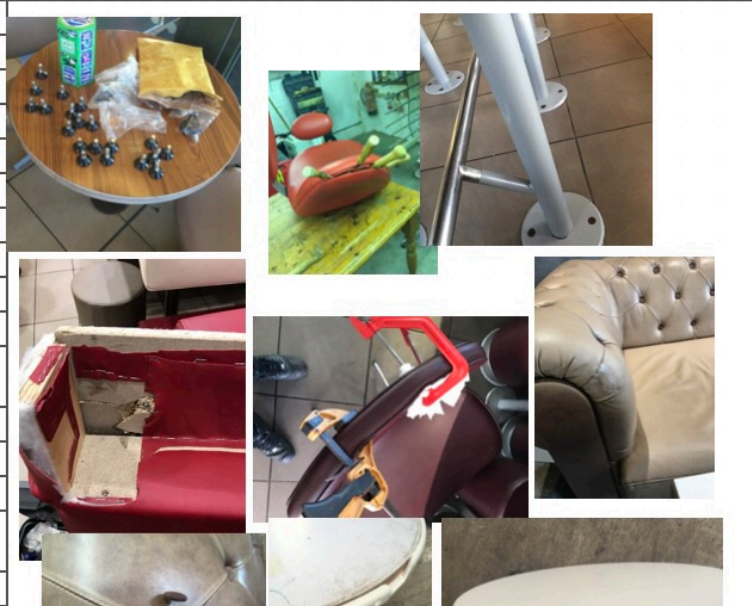

Hourly rate services. £45 plus vat plus parts/materials (min 1 hour plus set up)

<i>Replace/re-glue table veneer</i>	£45/hr
<i>Replacement table tops</i>	£45/hr
<i>New furniture installations</i>	£45/hr
<i>Re-painting metal bench fixings</i>	£45/hr
<i>Fill holes in tiled flooring</i>	£45/hr
<i>Replacement door fixings including hinges and handles</i>	£45/hr
<i>Replacement joinery for cupboards and bin lids</i>	£45/hr
<i>Repairs to tablet (ipad) housing and locks</i>	£45/hr
<i>Replace/repair u-bench metal fixings.</i>	£45/hr
<i>U bench modification (see also u bench recovering costs)</i>	£45/hr
<i>Cosmetic repair to ripped leather chesterfield. Patch, fill & colour</i>	£45/hr
<i>Chesterfield button replacement</i>	£45/hr
<i>Fitting new hardware throughout store</i>	£45/hr
<i>Carpentry repairs to furniture and wooden panelling</i>	£45/hr
<i>Cosmetic repairs (chips, scratches, scuffs) to furniture, panelling, doors etc.</i>	£45/hr
	£45/hr